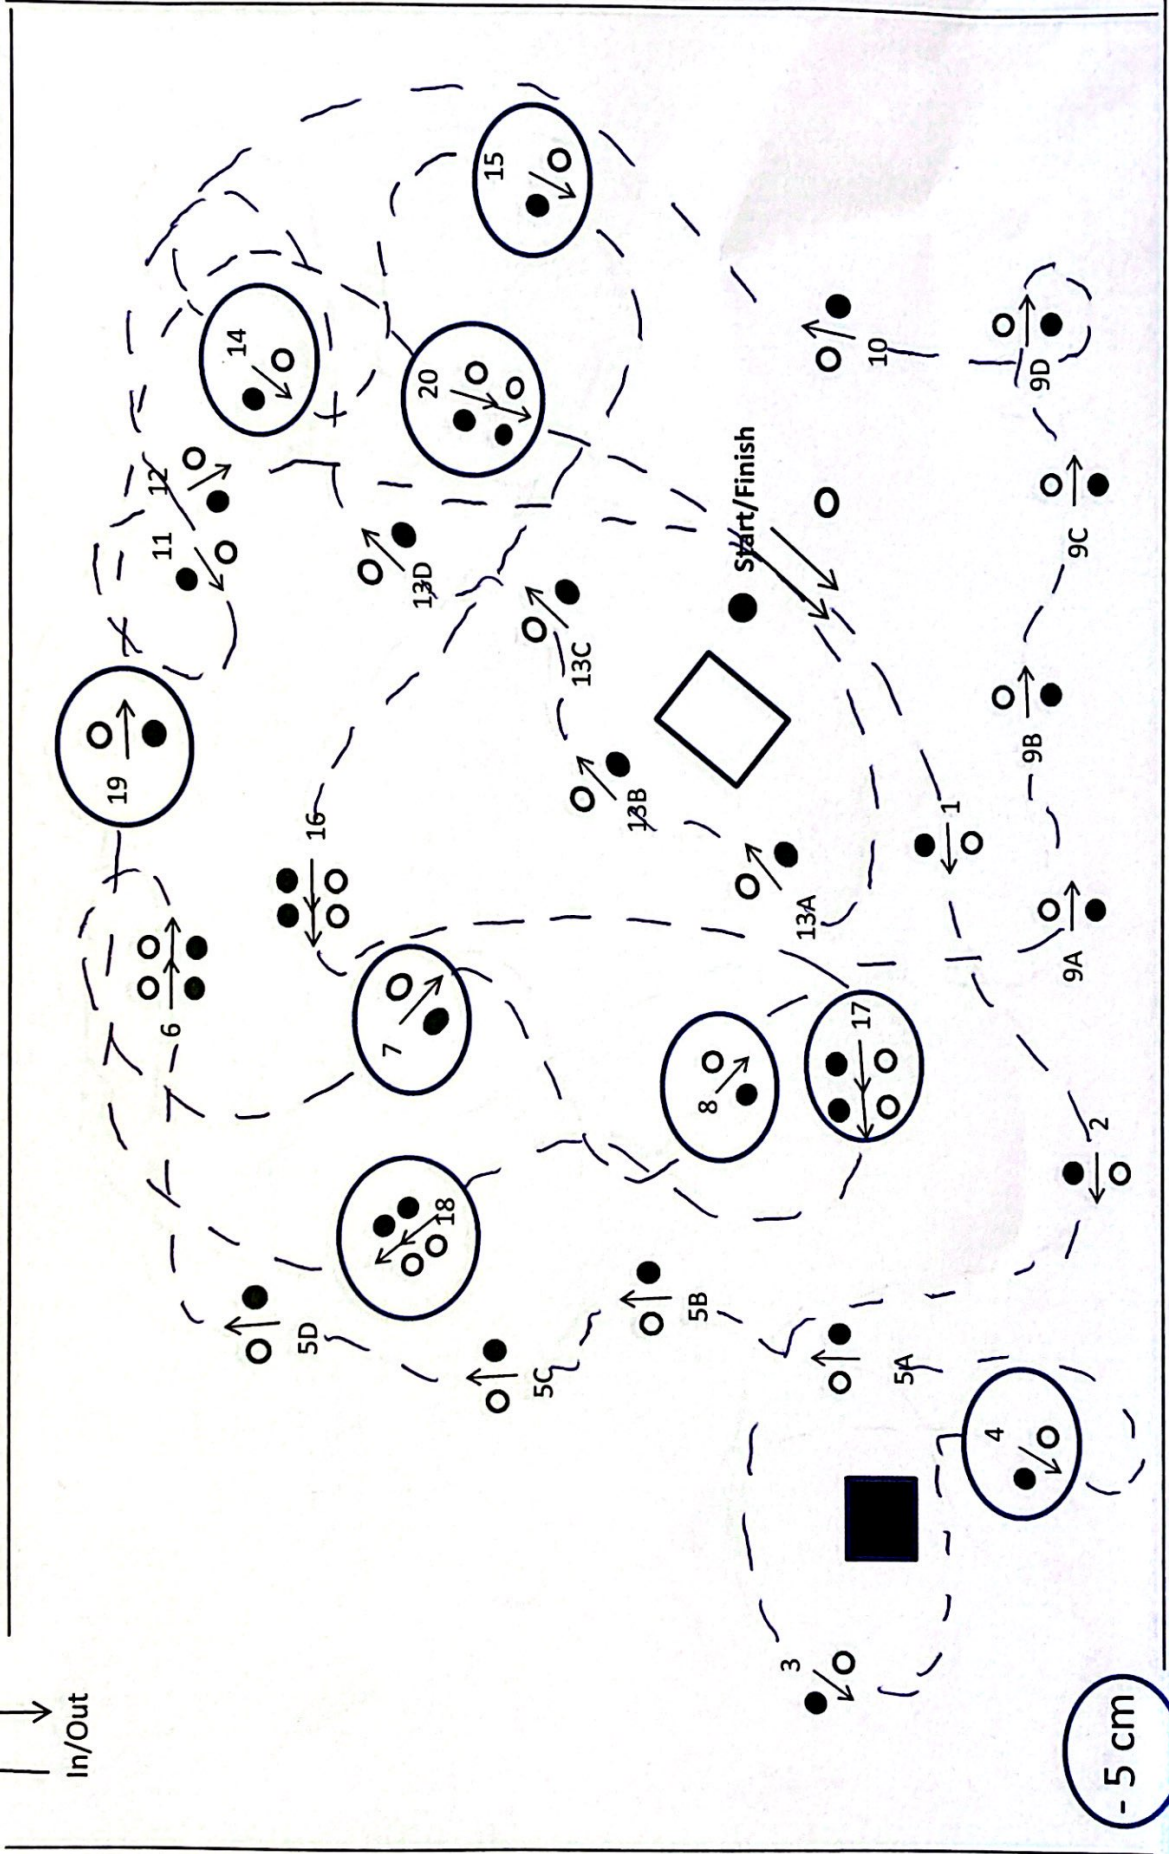

Cones Course Bühl, June 2nd, 2024.

FEI2\* - all classes, length pony pair/horse single: 680 m, TA 163 sec;

length pony single: 660 m, TA 152 sec; length horse pair: 750 m, TA 181 sec;

Cones Course Bühl, June 2nd, 2024.

FEI3\* - H1/P1, length pony single: 680 m, TA 157 sec;

length horse single: 710 m, TA 171 sec;

Course Designer: Henning Lemcke

Judge Box

Cones Course Bühl, June 2nd, 2024.

FEI3\*- H2/P2, length pony pair: 710 m, TA 171 sec;

Judge Box