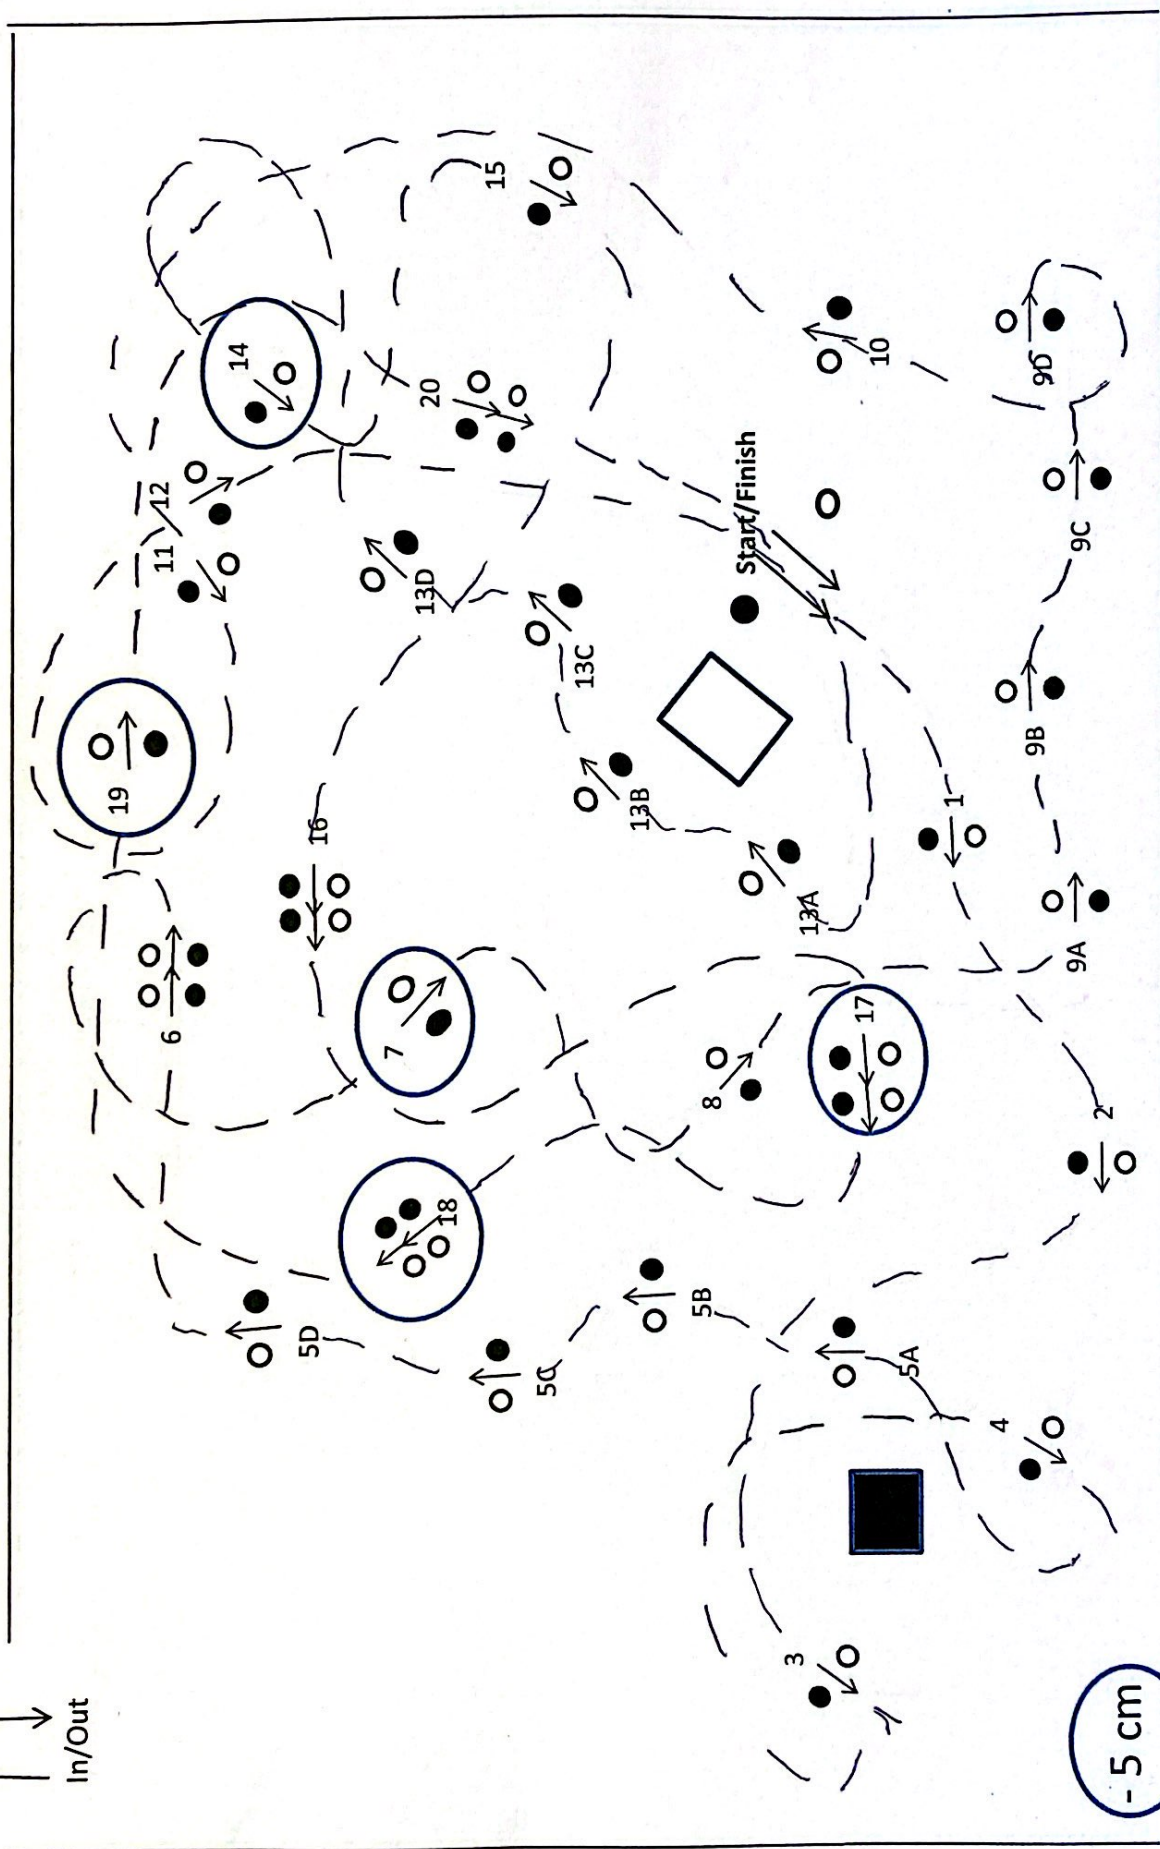

Cones Course Bühl, June 2nd, 2024.

FEI3*- H2/P2, length pony pair: 710 m, TA 171 sec;

length horse pair: 780 m, TA 187 sec;

Course Designer: Henning Lemcke

Judge Box