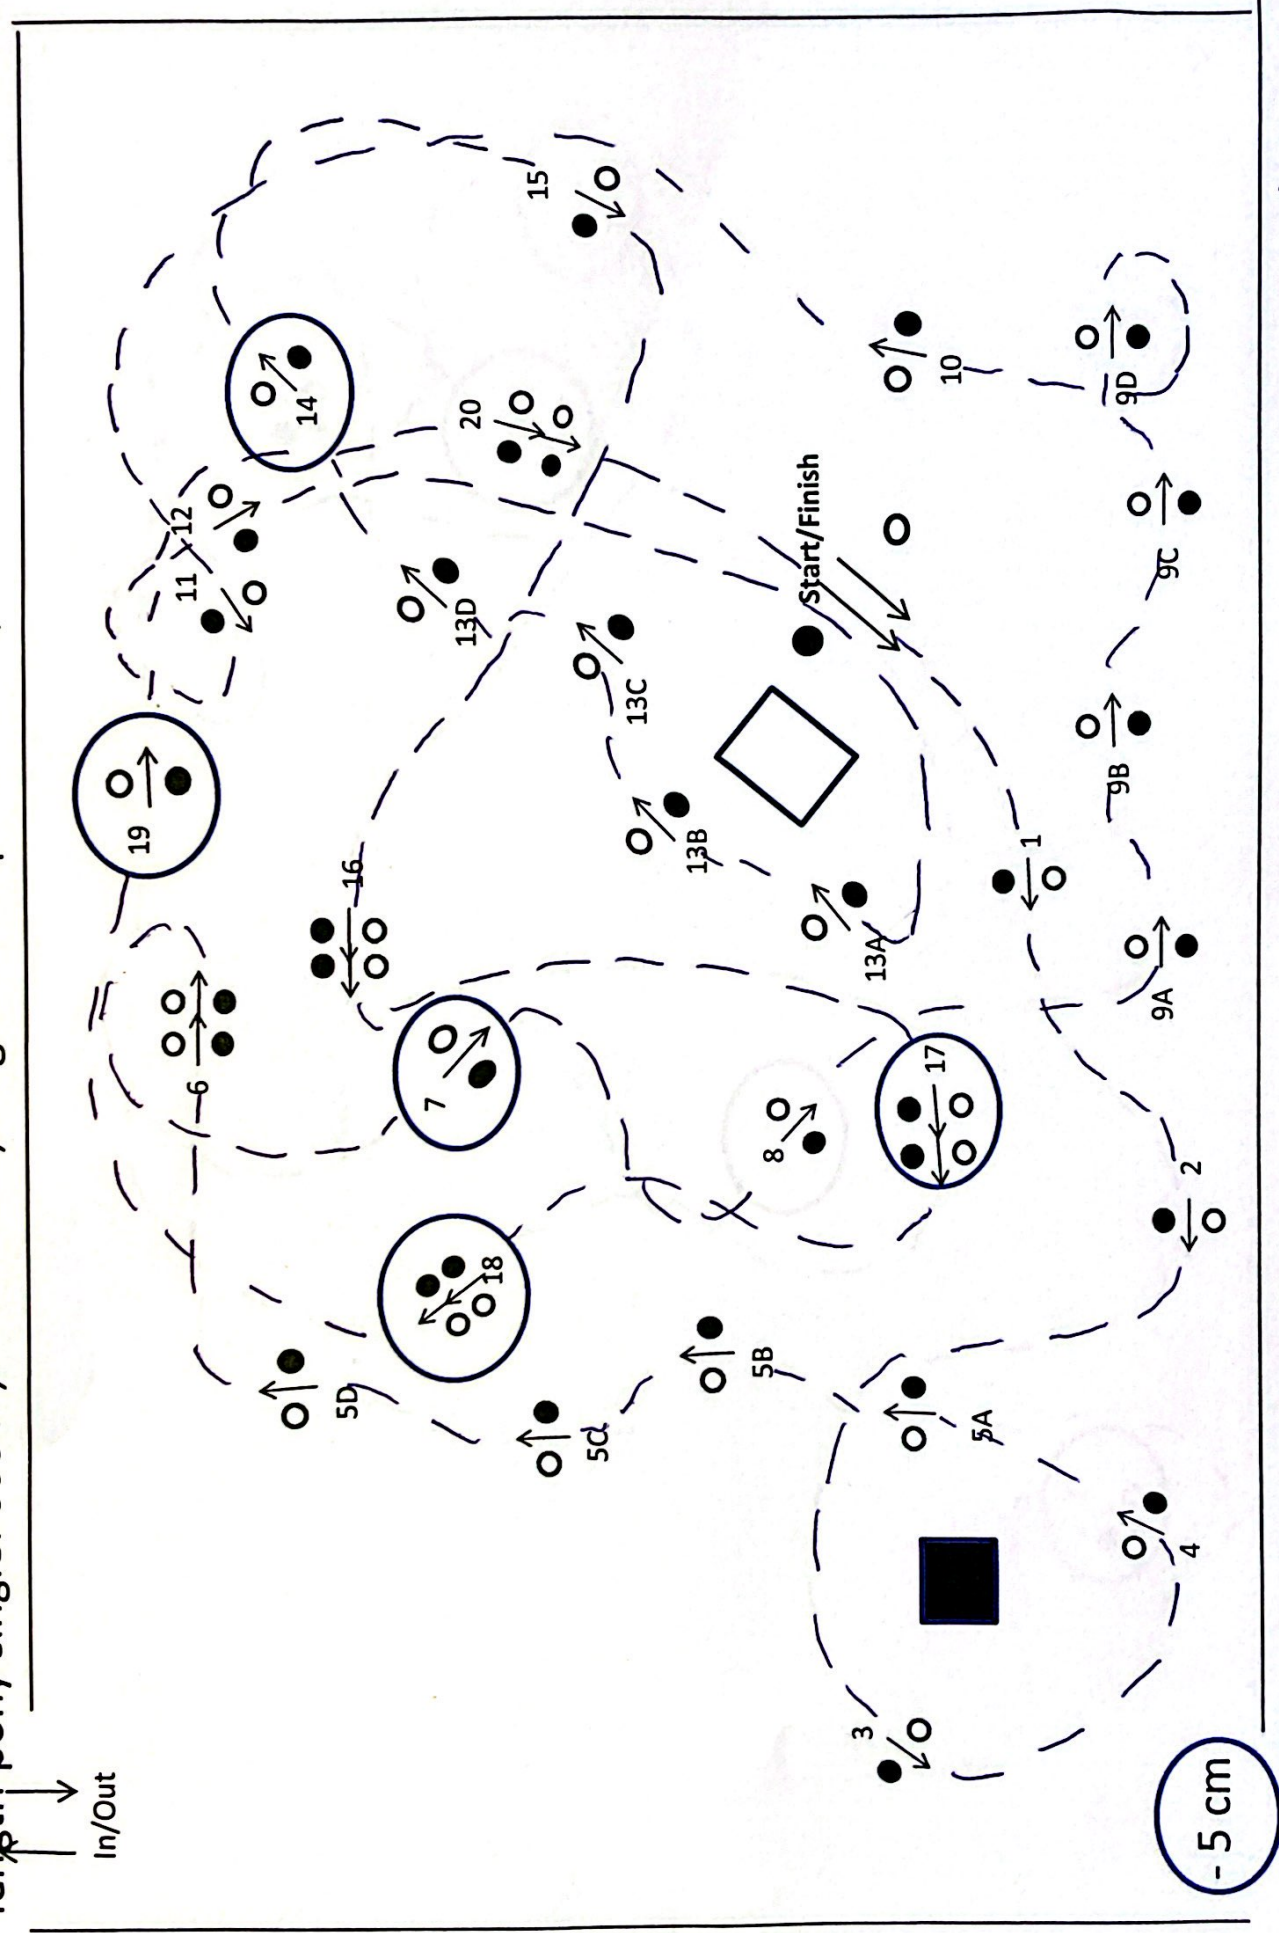

Cones Course Bühl, June 2nd, 2024.

FEI2\* - all classes, length pony pair/horse single: 680 m, TA 163 sec;

length pony single: 660 m, TA 152 sec; length horse pair: 750 m, TA 181 sec;

Cones Course Bühl, June 2nd, 2024.

FEI3\* - H1/P1, length pony single: 680 m, TA 157 sec;

length horse single: 710 m, TA 171 sec;

Course Designer: Henning Lemcke

Judge Box

Cones Course Bühl, June 2nd, 2024.

FEI3\*- H2/P2, length pony pair: 710 m, TA 171 sec;

Judge Box